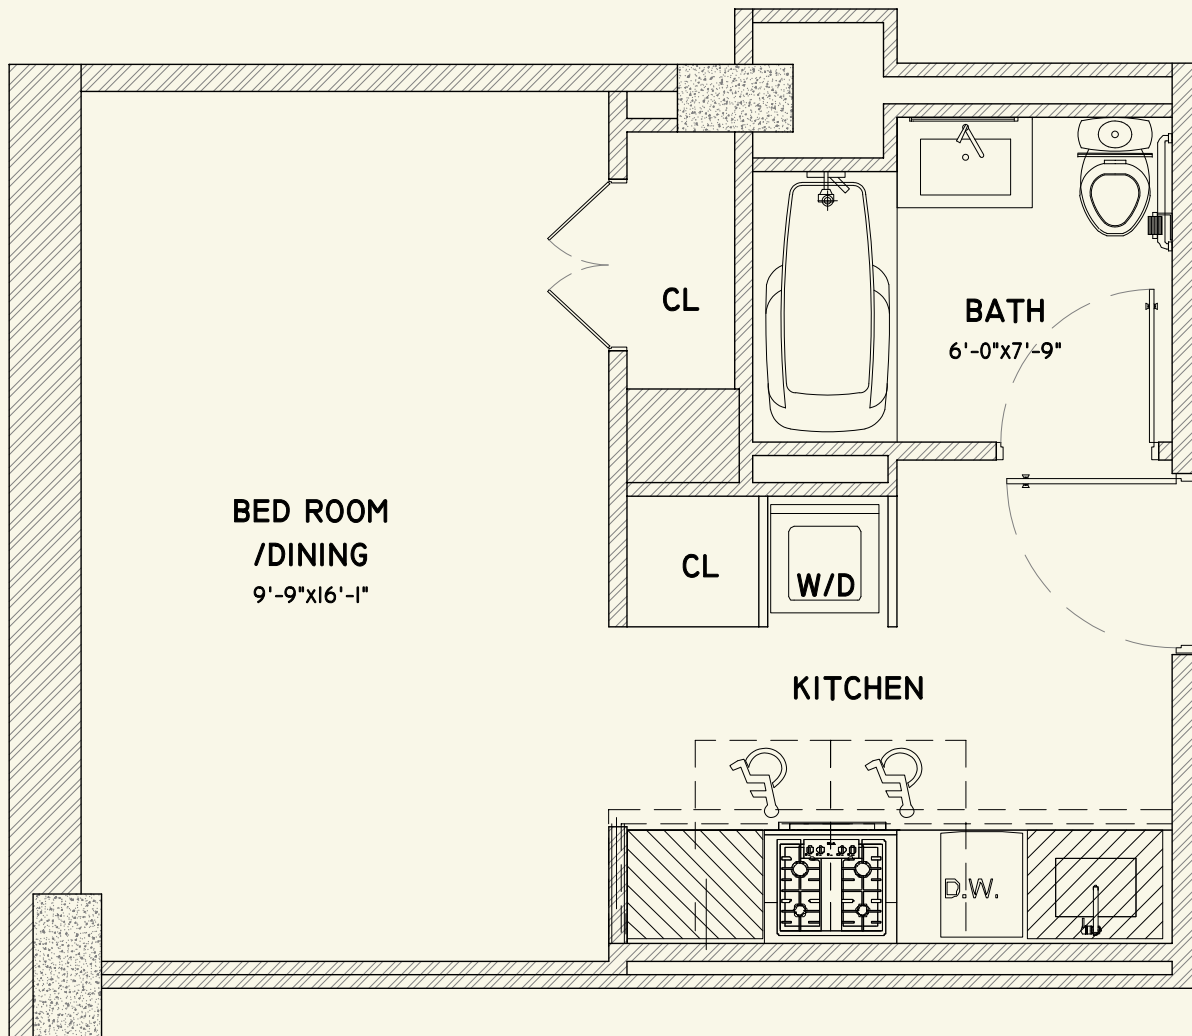

The Clairemont

NEW YORK

Unit 3E Studio 1 Bathroom Floor 3

Pricing

Gross Rent _____

Net Effective Price _____

Lease Term _____

Amenities

All dimensions are approximate and subject to construction variances. Plans may contain minor variations from floor to floor.

The Clairemont

NEW YORK

Unit 4E Studio 1 Bathroom Floor 4

Pricing

Gross Rent _____