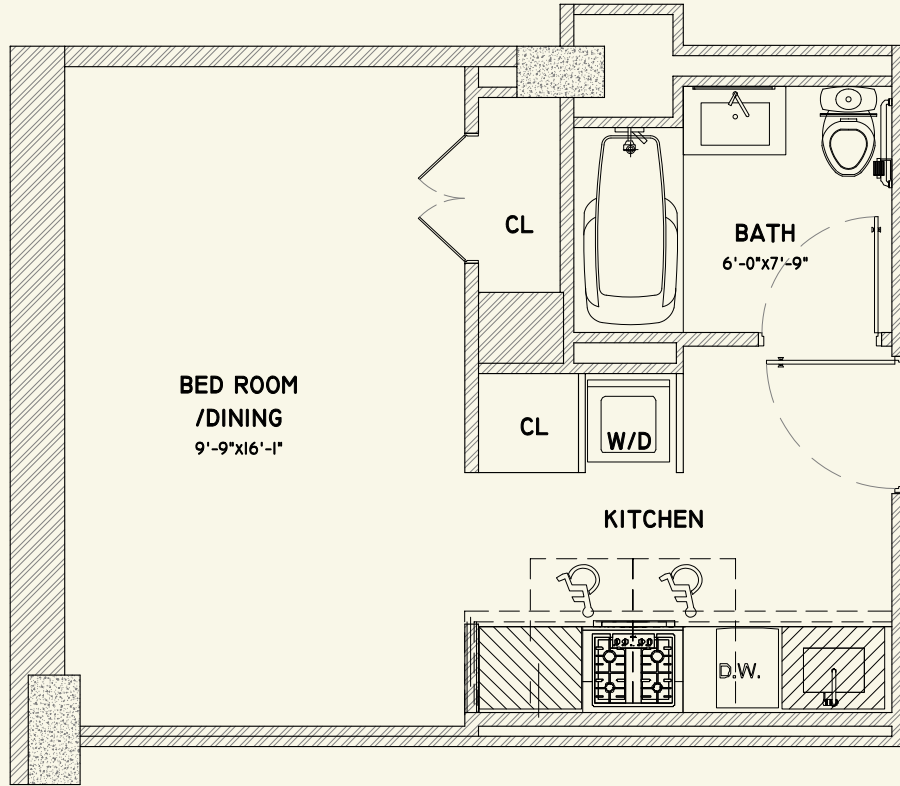

The Clairemont

NEW YORK

Unit 3E Studio 1 Bathroom Floor 3

Pricing

Gross Rent _____

Net Effective Price _____

Lease Term _____

Amenities