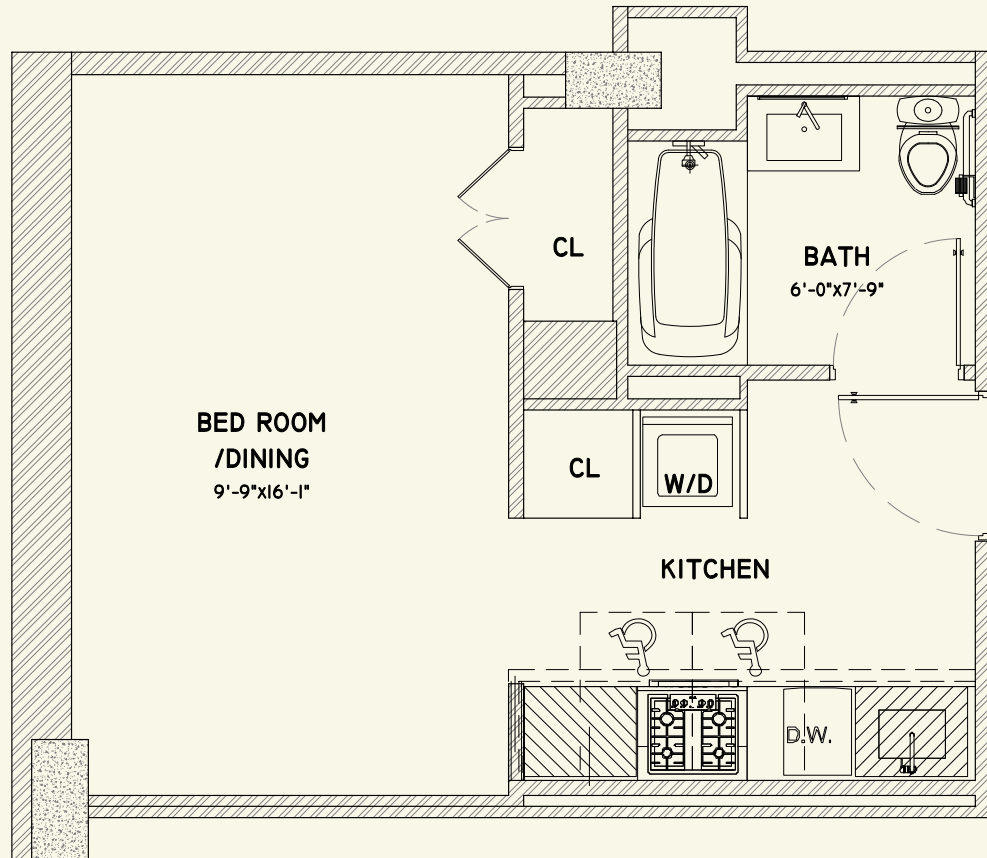

All dimensions are approximate and subject to construction variances. Plans may contain minor variations from floor to floor.

312 SF

The Clairemont

NEW YORK

Unit 9E Studio 1 Bathroom Floor 9

Pricing

Gross Rent _____